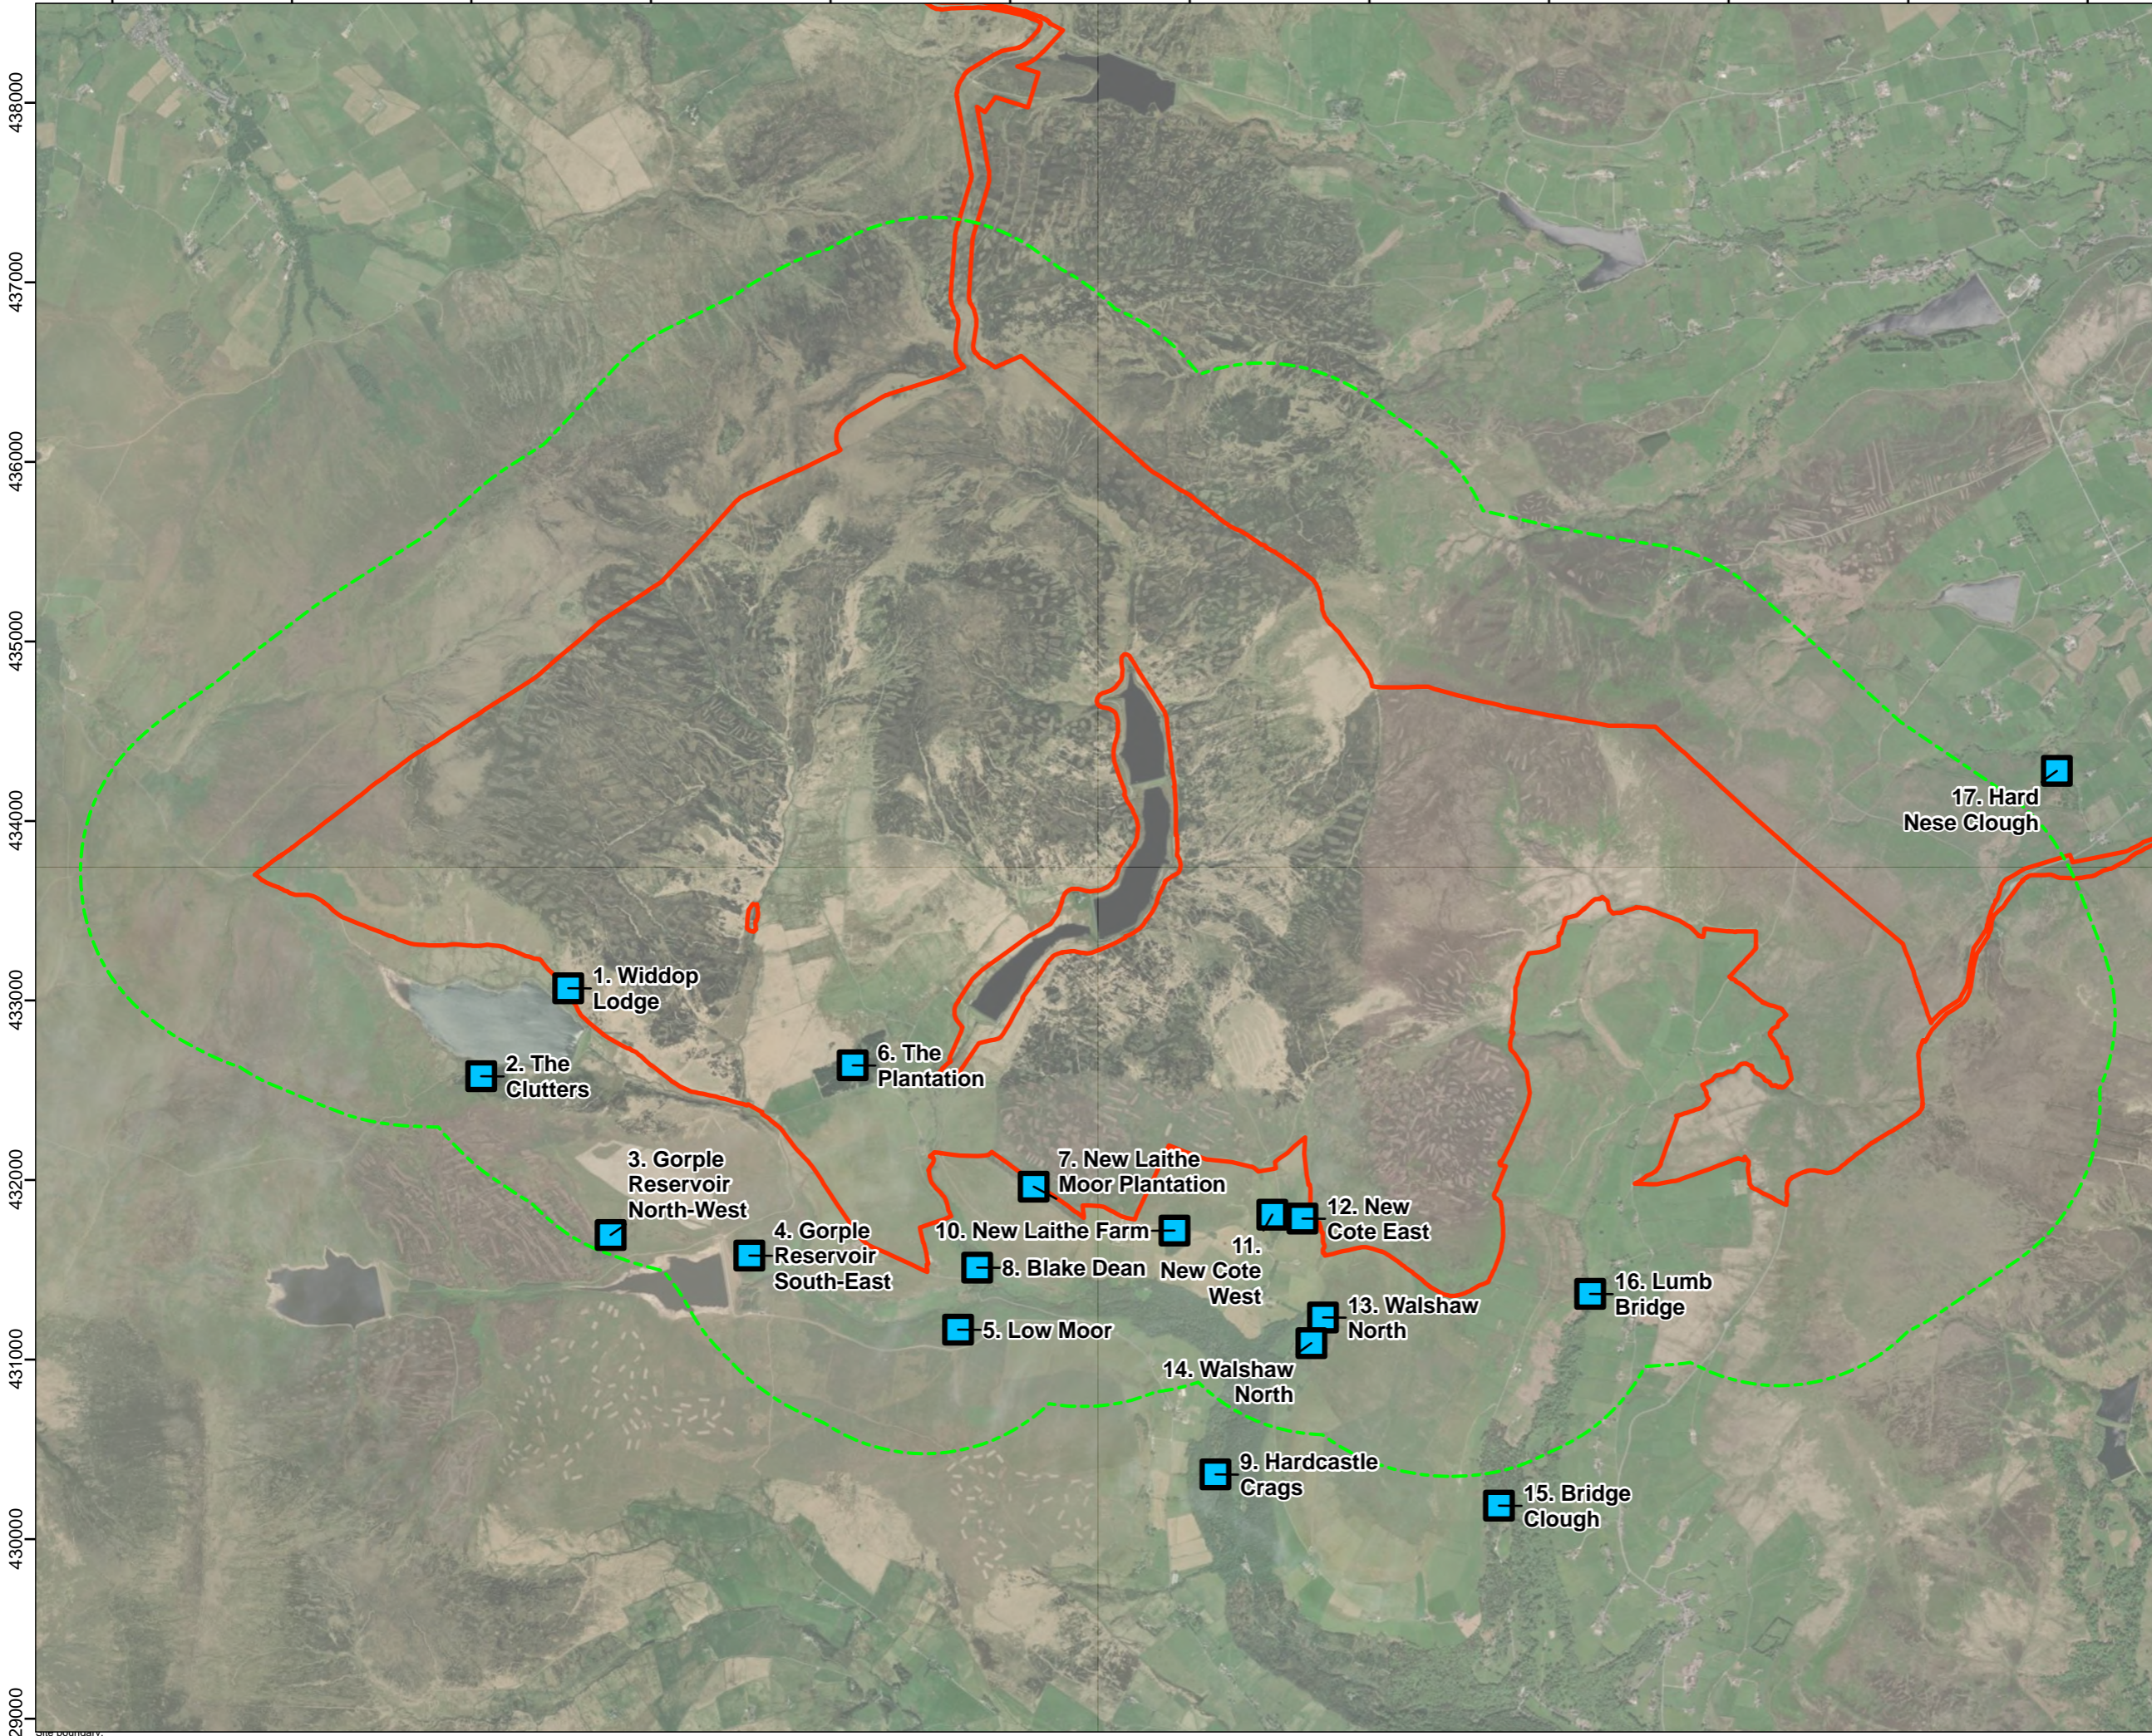

391000 392000 393000 394000 395000 396000 397000 398000 399000 400000 401000 402000

**Legend:**

- Site boundary
- 1km buffer
- Owl survey location

00	17/12/2025	2487562	HD	RS	TW
Rev	Date	Project Code	Drn	Chk	App

**Calderdale Windfarm Ornithology**

TITLE: Figure 6:  
Nocturnal Woodland Survey Locations

Metres  
SCALE: 1:35,000 @ A3

REV 00

World Imagery: Microsoft, Vantor  
OS Open Rasters: Contains OS data © Crown Copyright and database right 2022  
© Crown copyright 2025 OS AC0000868432