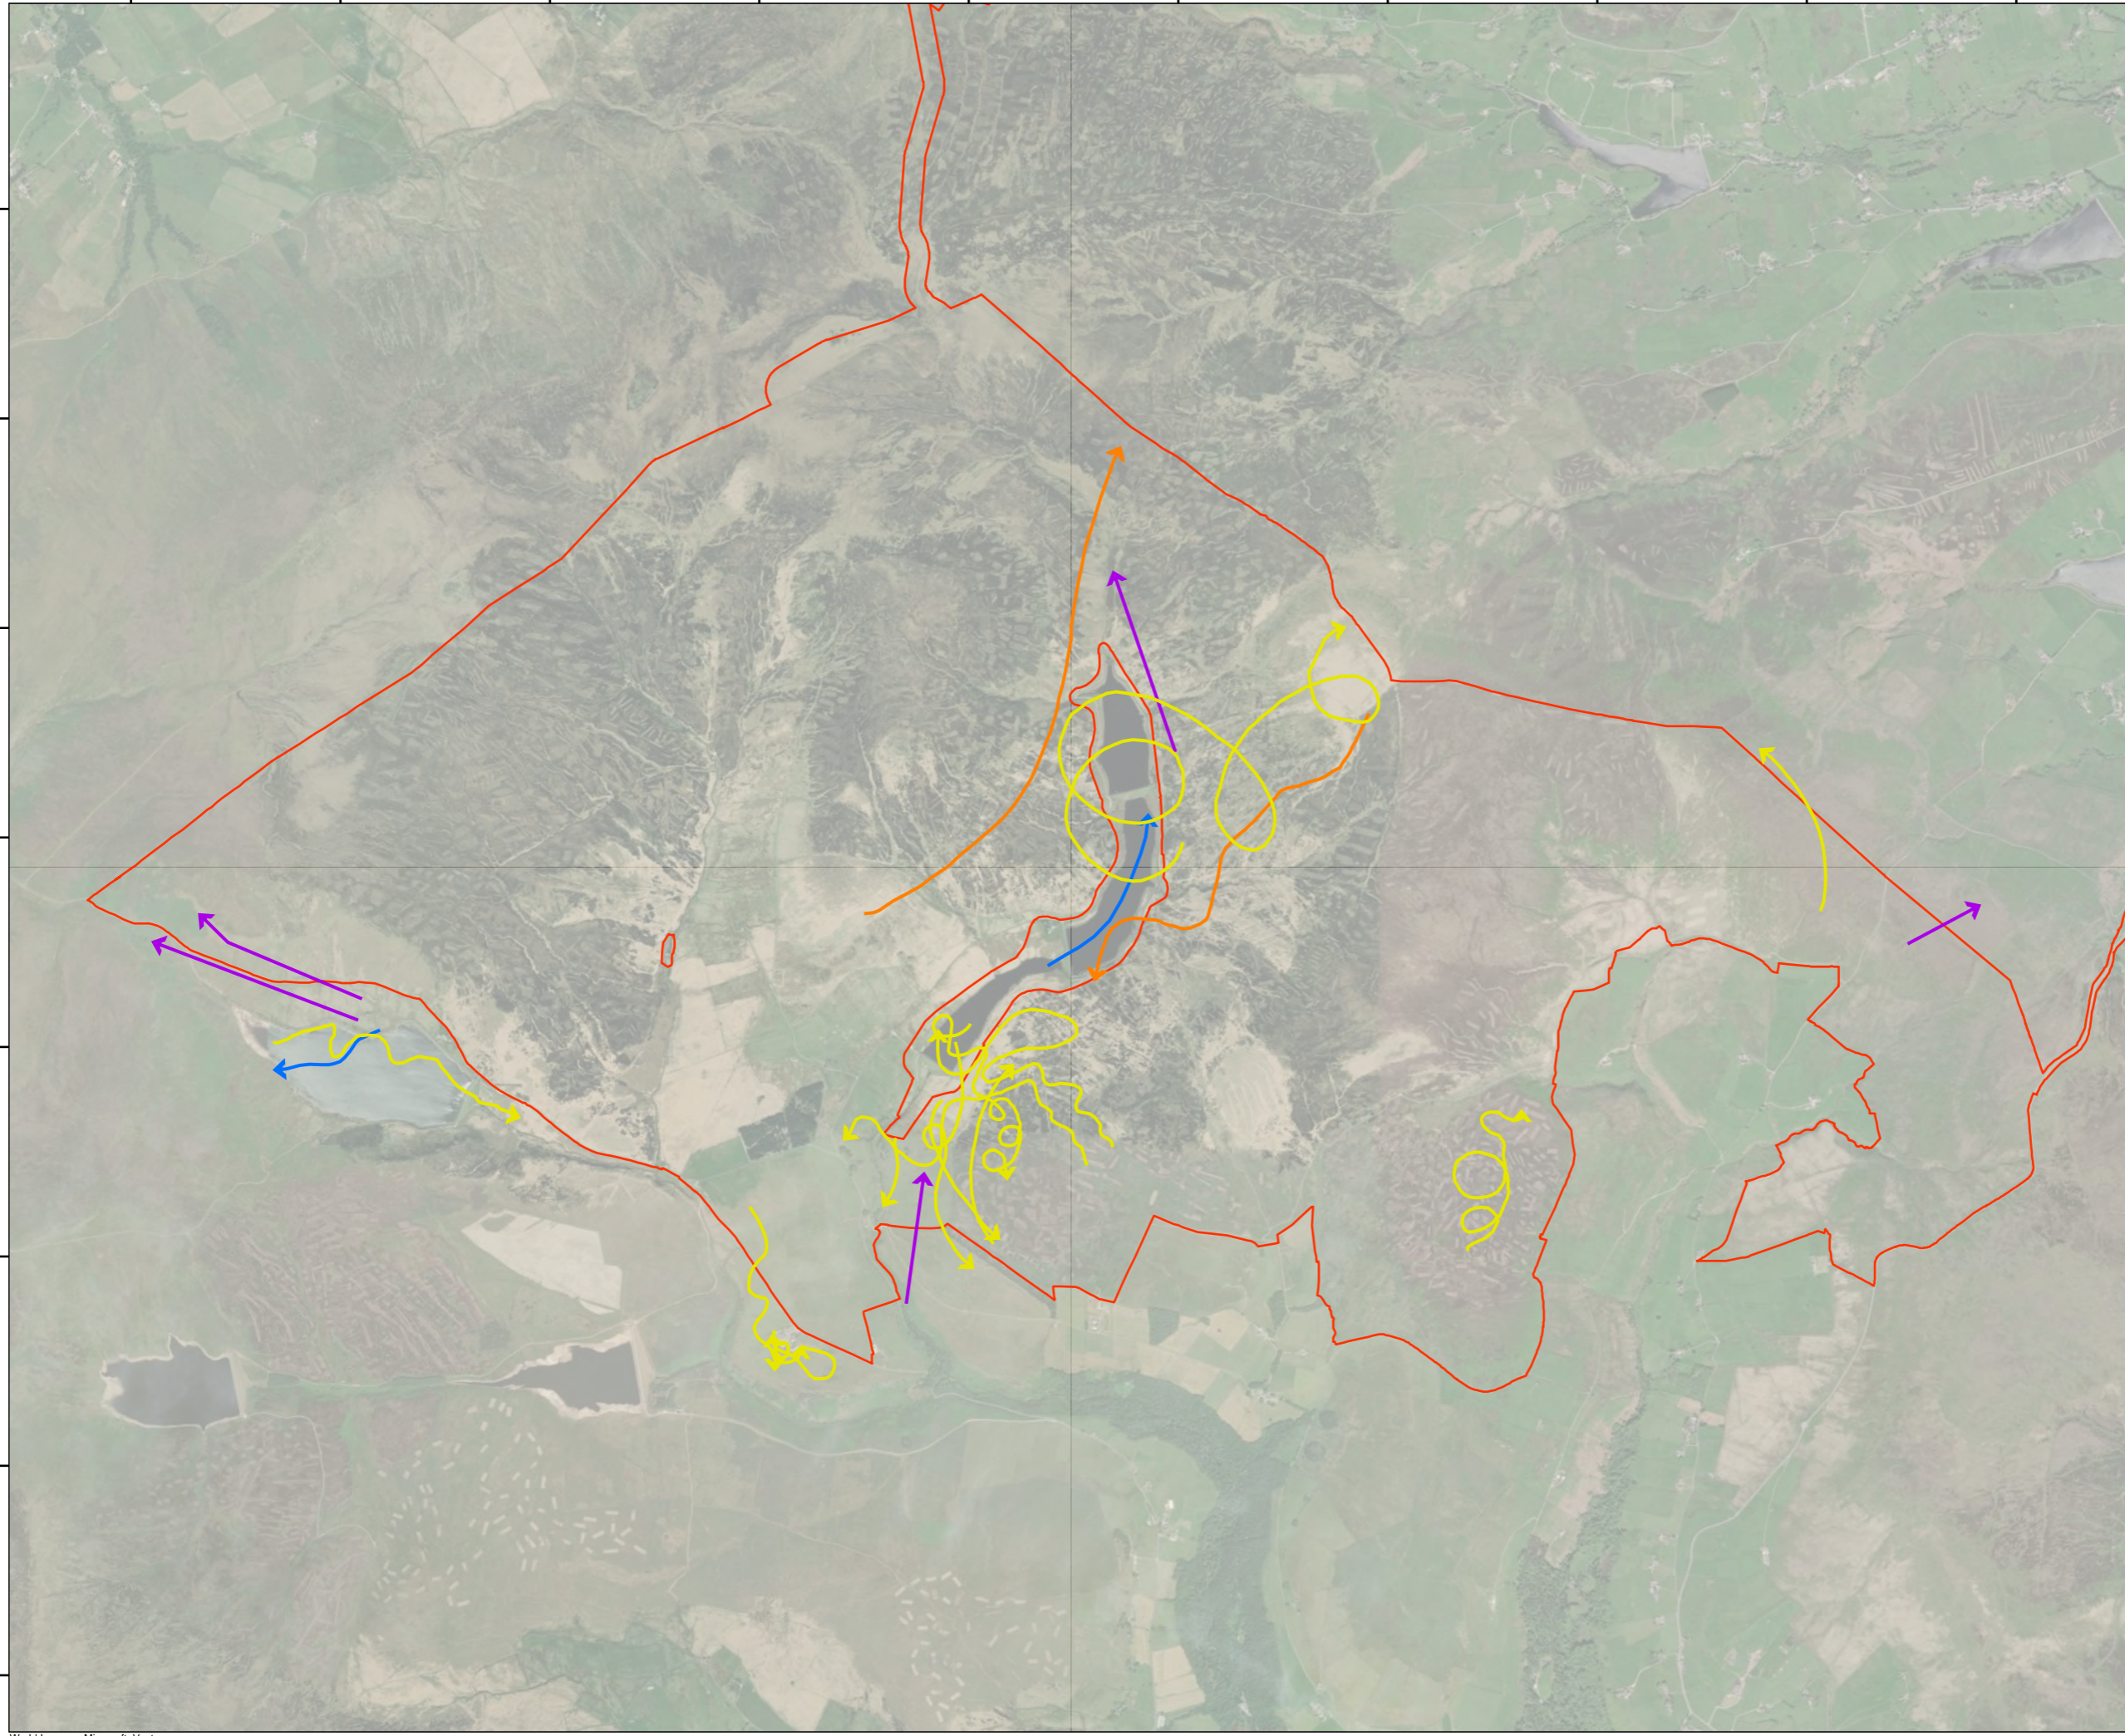

392000 393000 394000 395000 396000 397000 398000 399000 400000 401000

437000
436000
435000
434000
433000
432000
431000
430000

Legend:

Site boundary

Year Flightline Recorded

- 2022
- 2023
- 2024
- 2025

00	19/12/2025	2487562	TG	HD	TW
Rev	Date	Project Code	Drn	Chk	App

Calderdale Windfarm Ornithology

TITLE: Figure 25:
Flight Activity for Target Species
Black-headed Gull

0 250 500 750 1,000 1,250
Metres
SCALE: 1:30,000 @ A3

REV 00