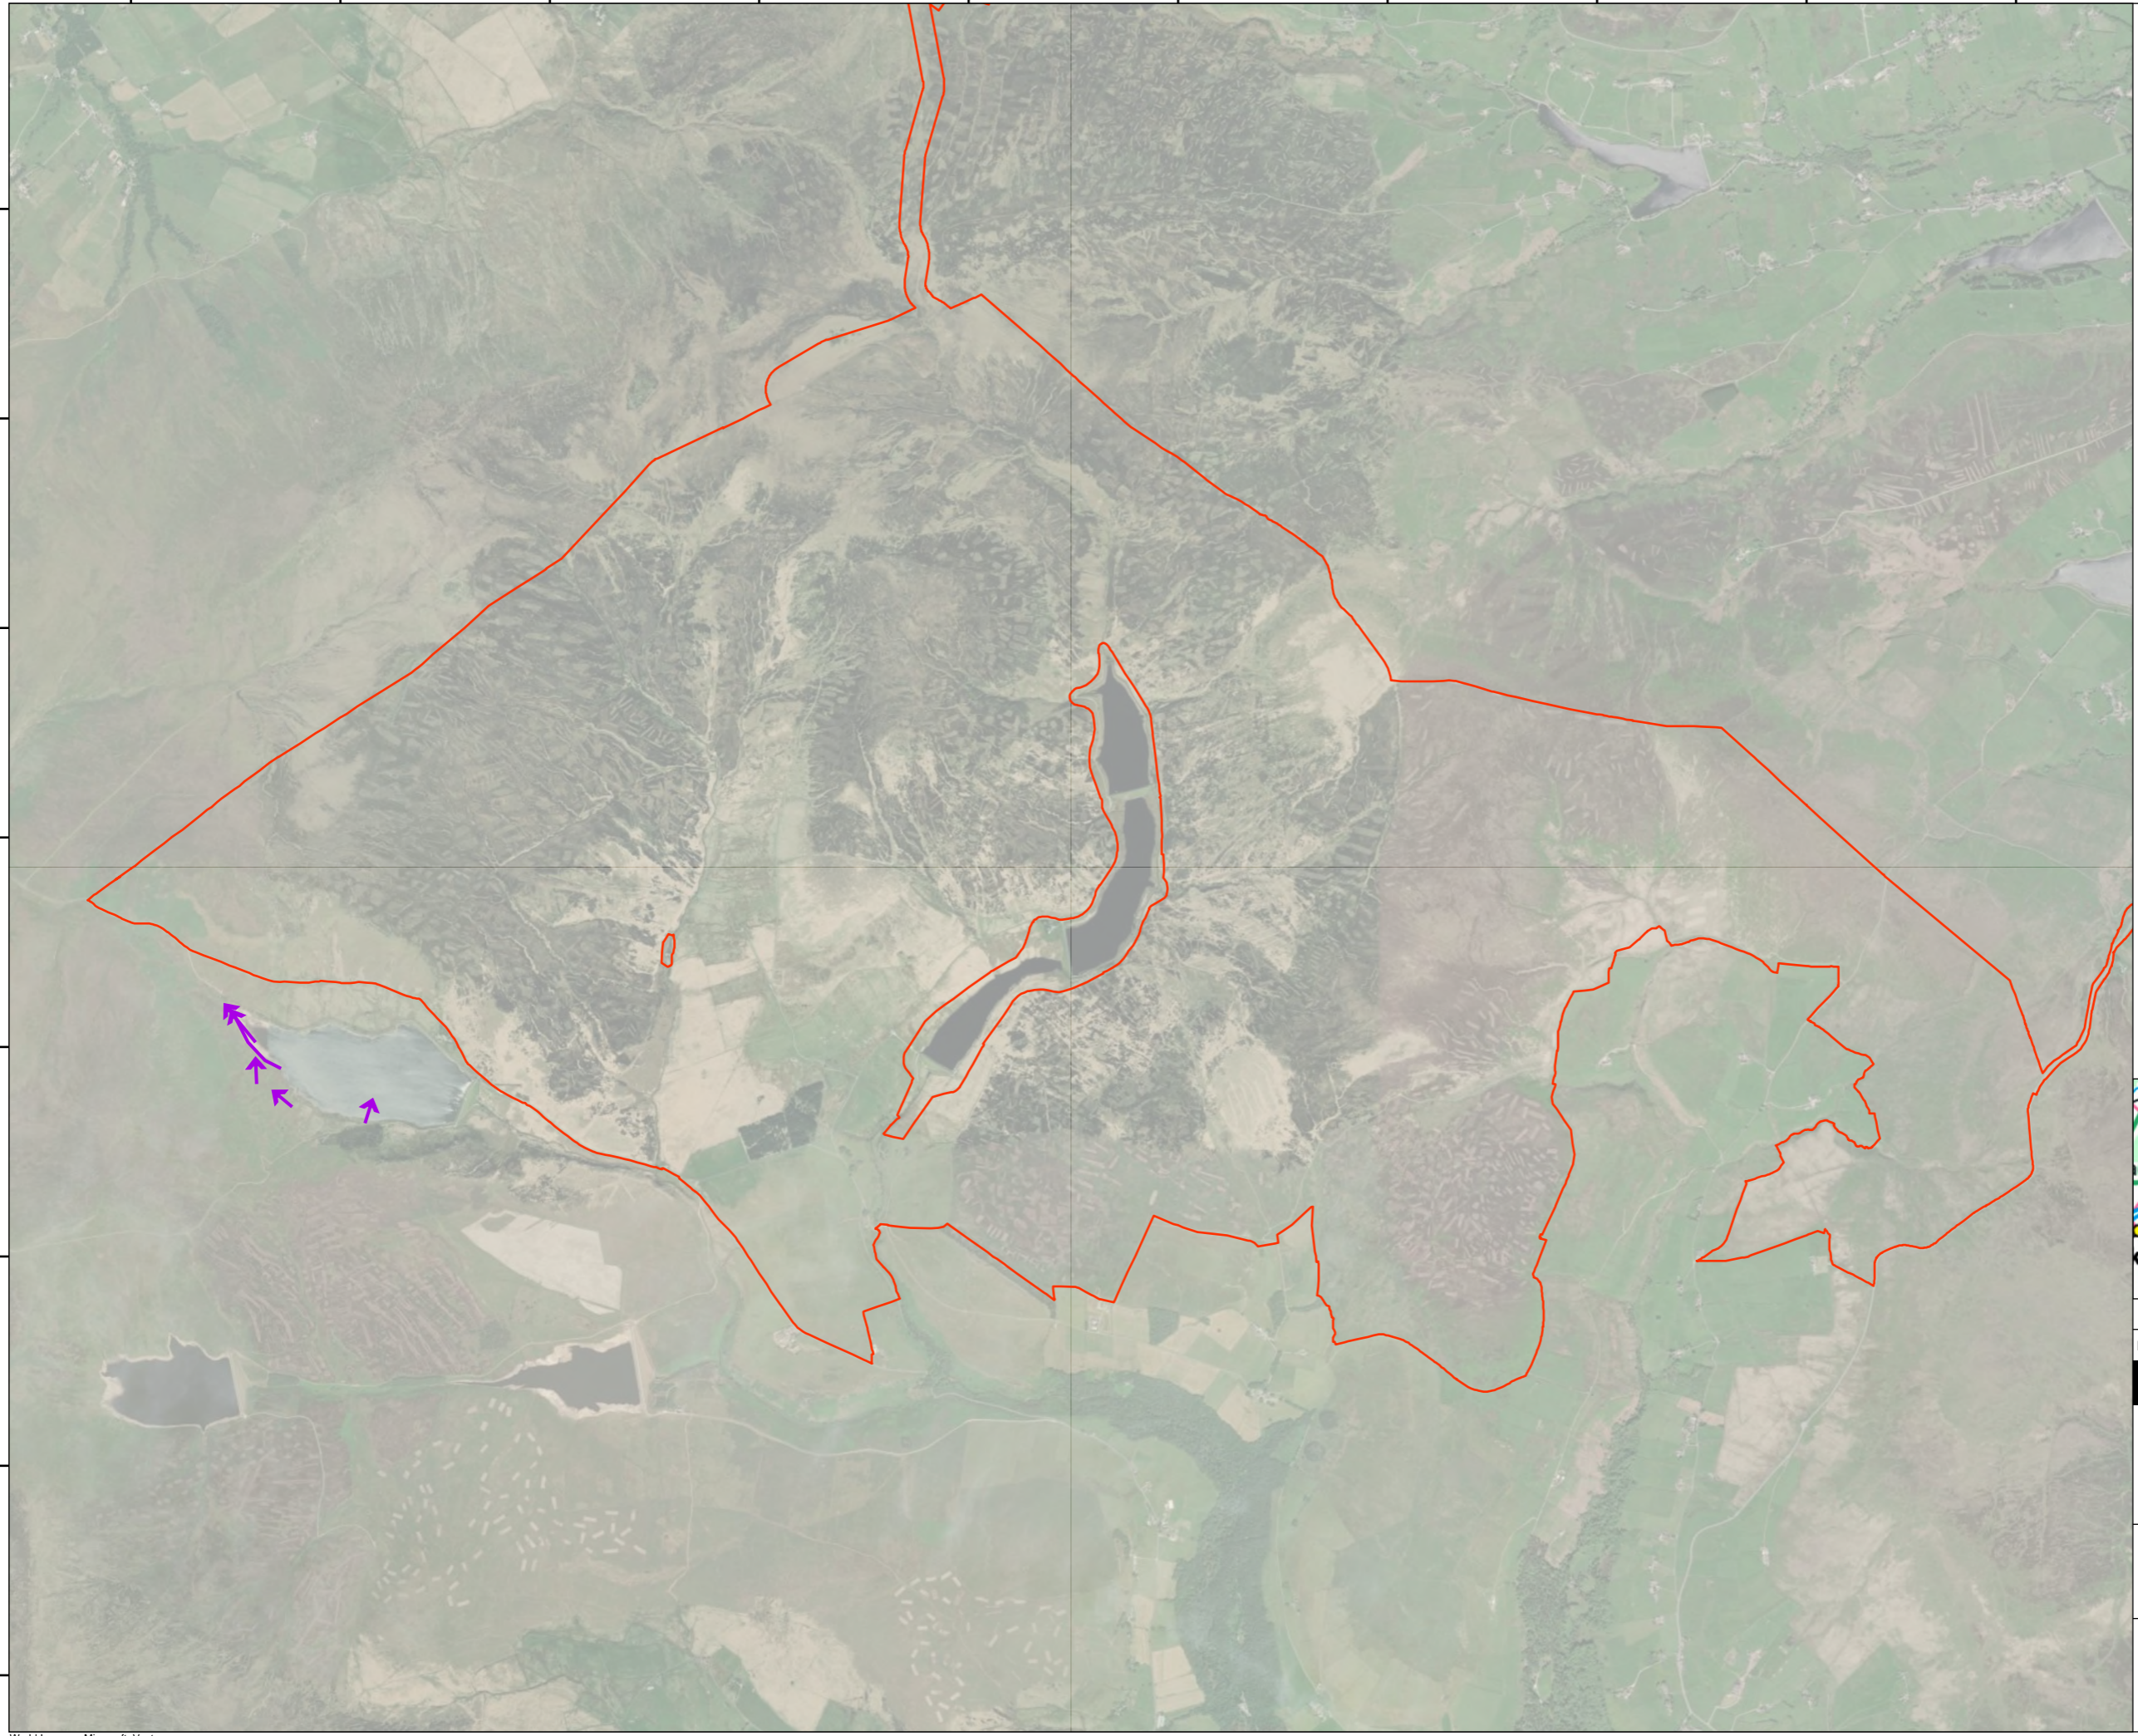

392000 393000 394000 395000 396000 397000 398000 399000 400000 401000

437000
436000
435000
434000
433000
432000
431000
430000

Legend:
 Site boundary
 Year Flightline Recorded
→ 2025

00	19/12/2025	2487562	TG	HD	TW
Rev	Date	Project Code	Drn	Chk	App

Calderdale Windfarm Ornithology

TITLE: Figure 28:
 Flight Activity for Target Species
 Common Sandpiper

World Imagery: Microsoft, Vantor
 OS Open Rasters: Contains OS data © Crown Copyright and database right 2022
 © Crown copyright 2025 OS AC0000868432