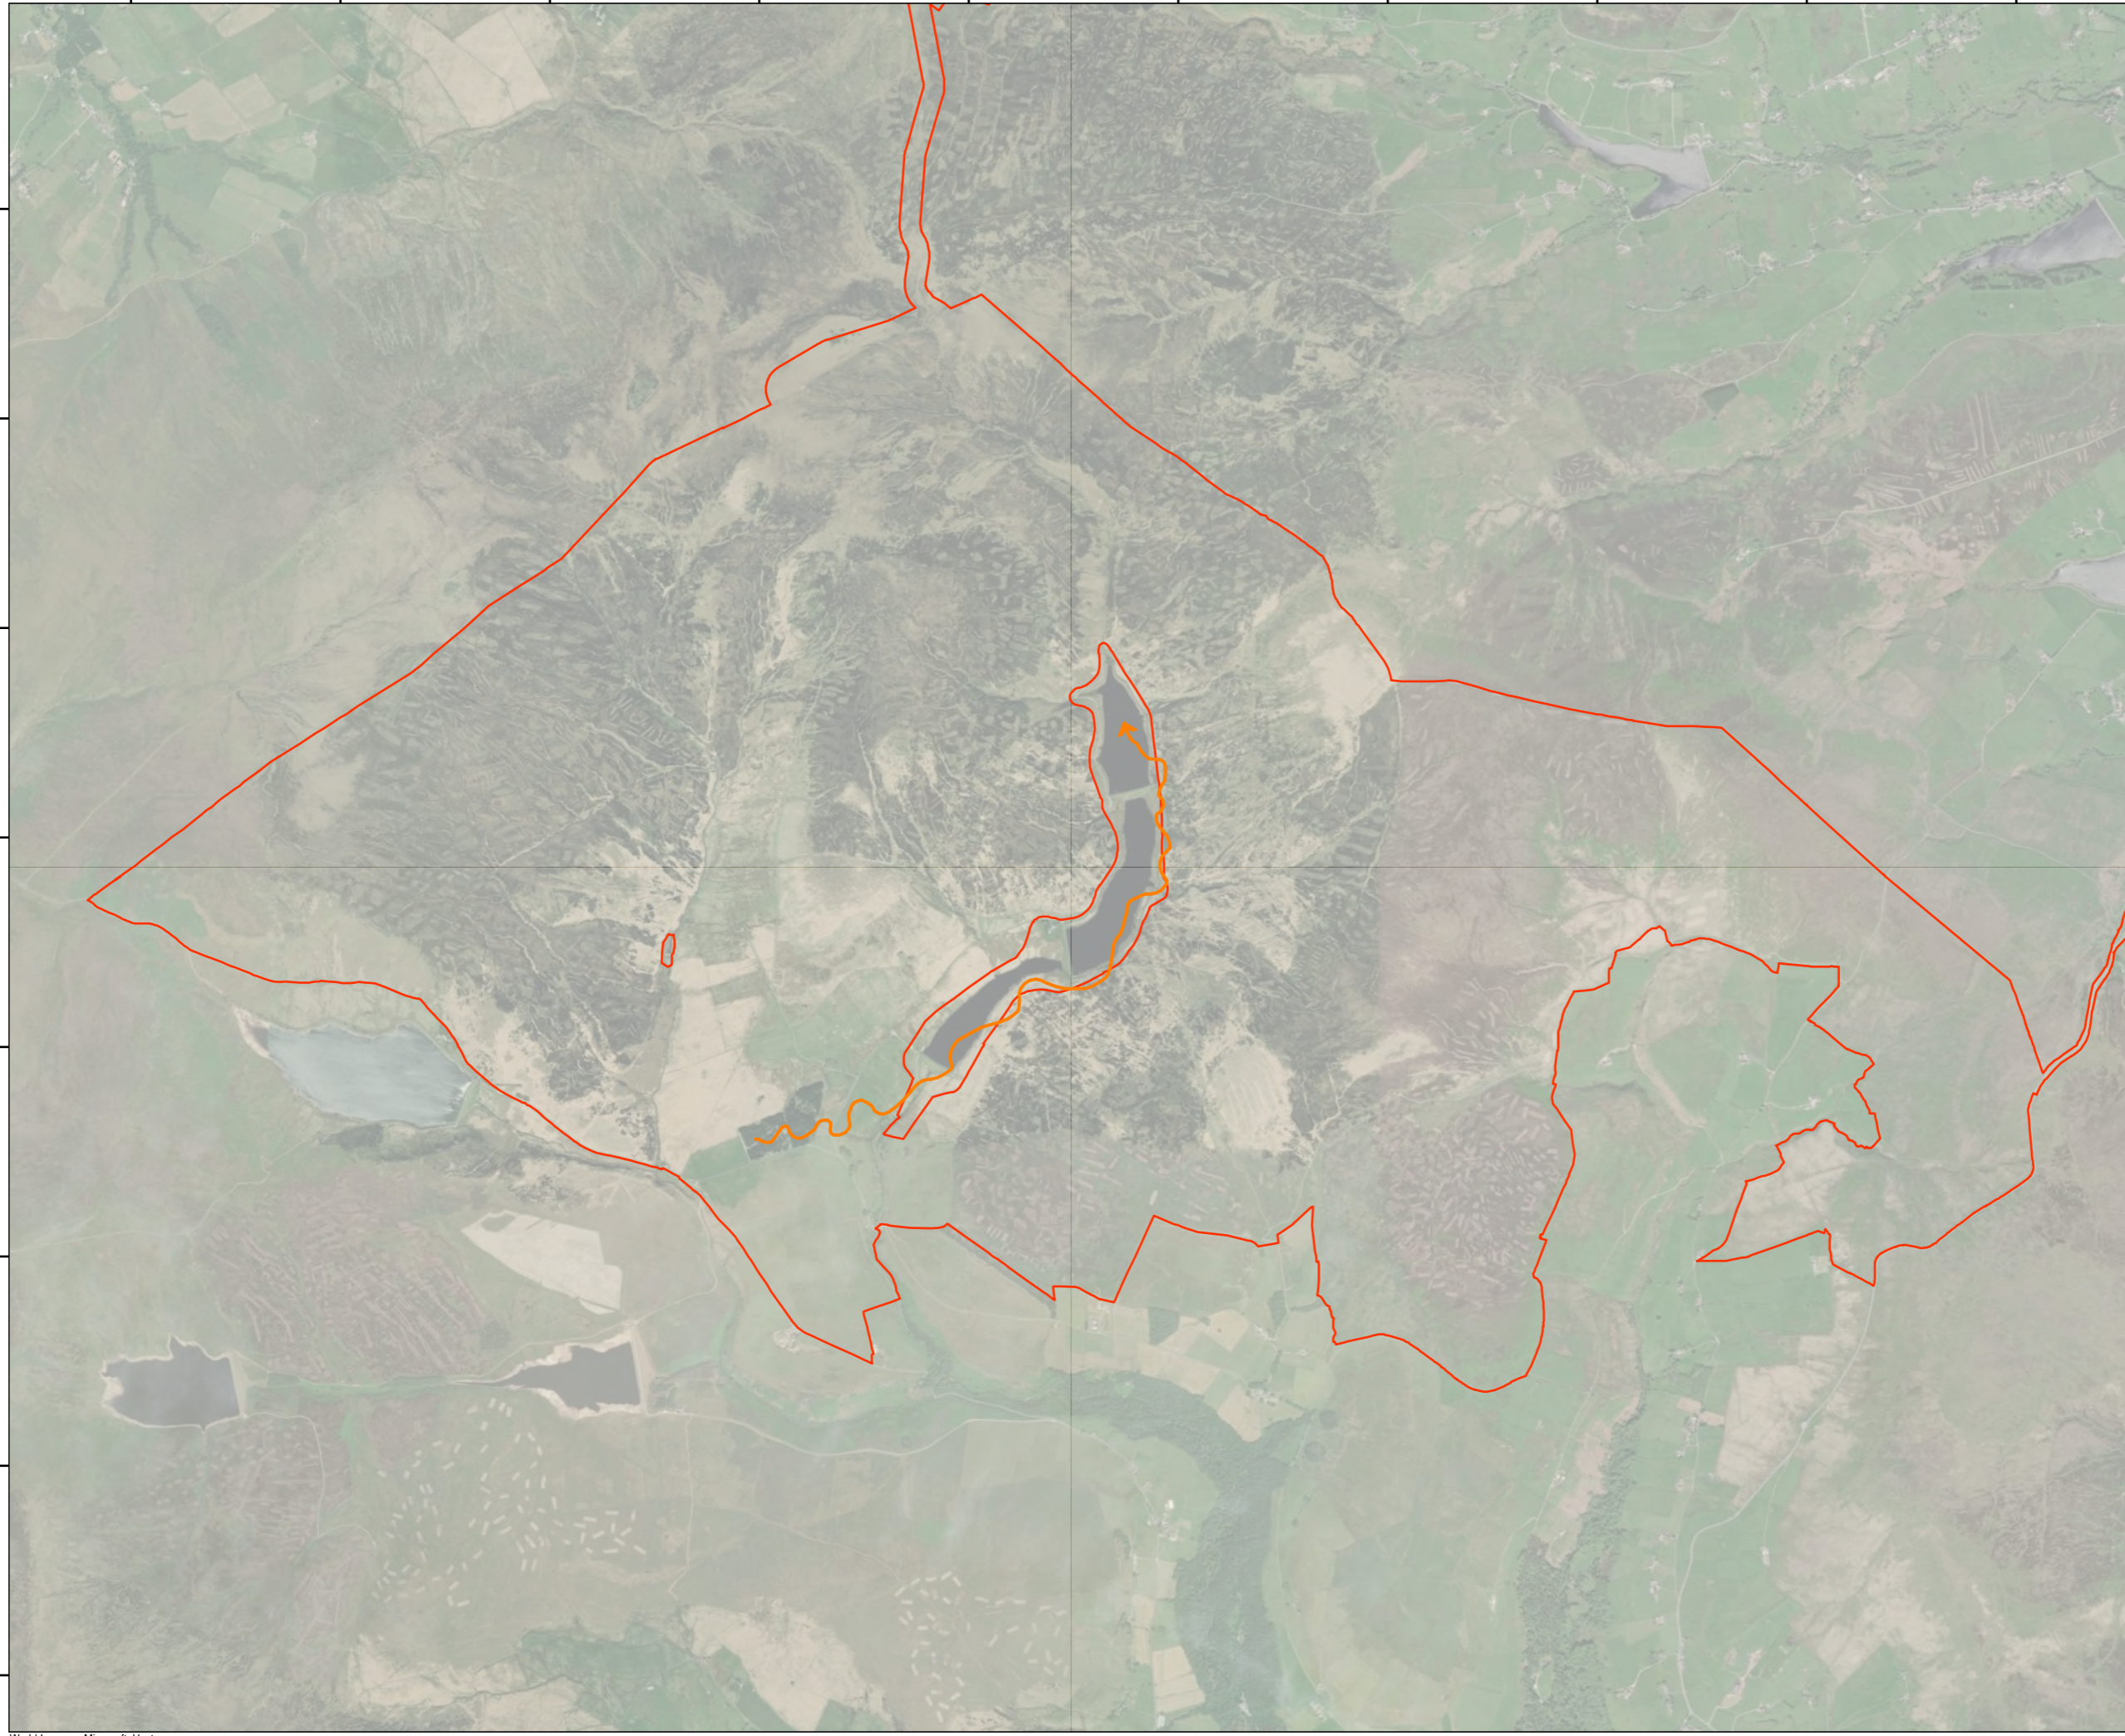

392000 393000 394000 395000 396000 397000 398000 399000 400000 401000

437000  
436000  
435000  
434000  
433000  
432000  
431000  
430000

**Legend:**  
 Site boundary  
 Year Flightline Recorded  
→ 2022

00	19/12/2025	2487562	TG	HD	TW
Rev	Date	Project Code	Drn	Chk	App

**Calderdale Windfarm Ornithology**

TITLE: Figure 31:  
 Flight Activity for Target Species  
 Little Egret