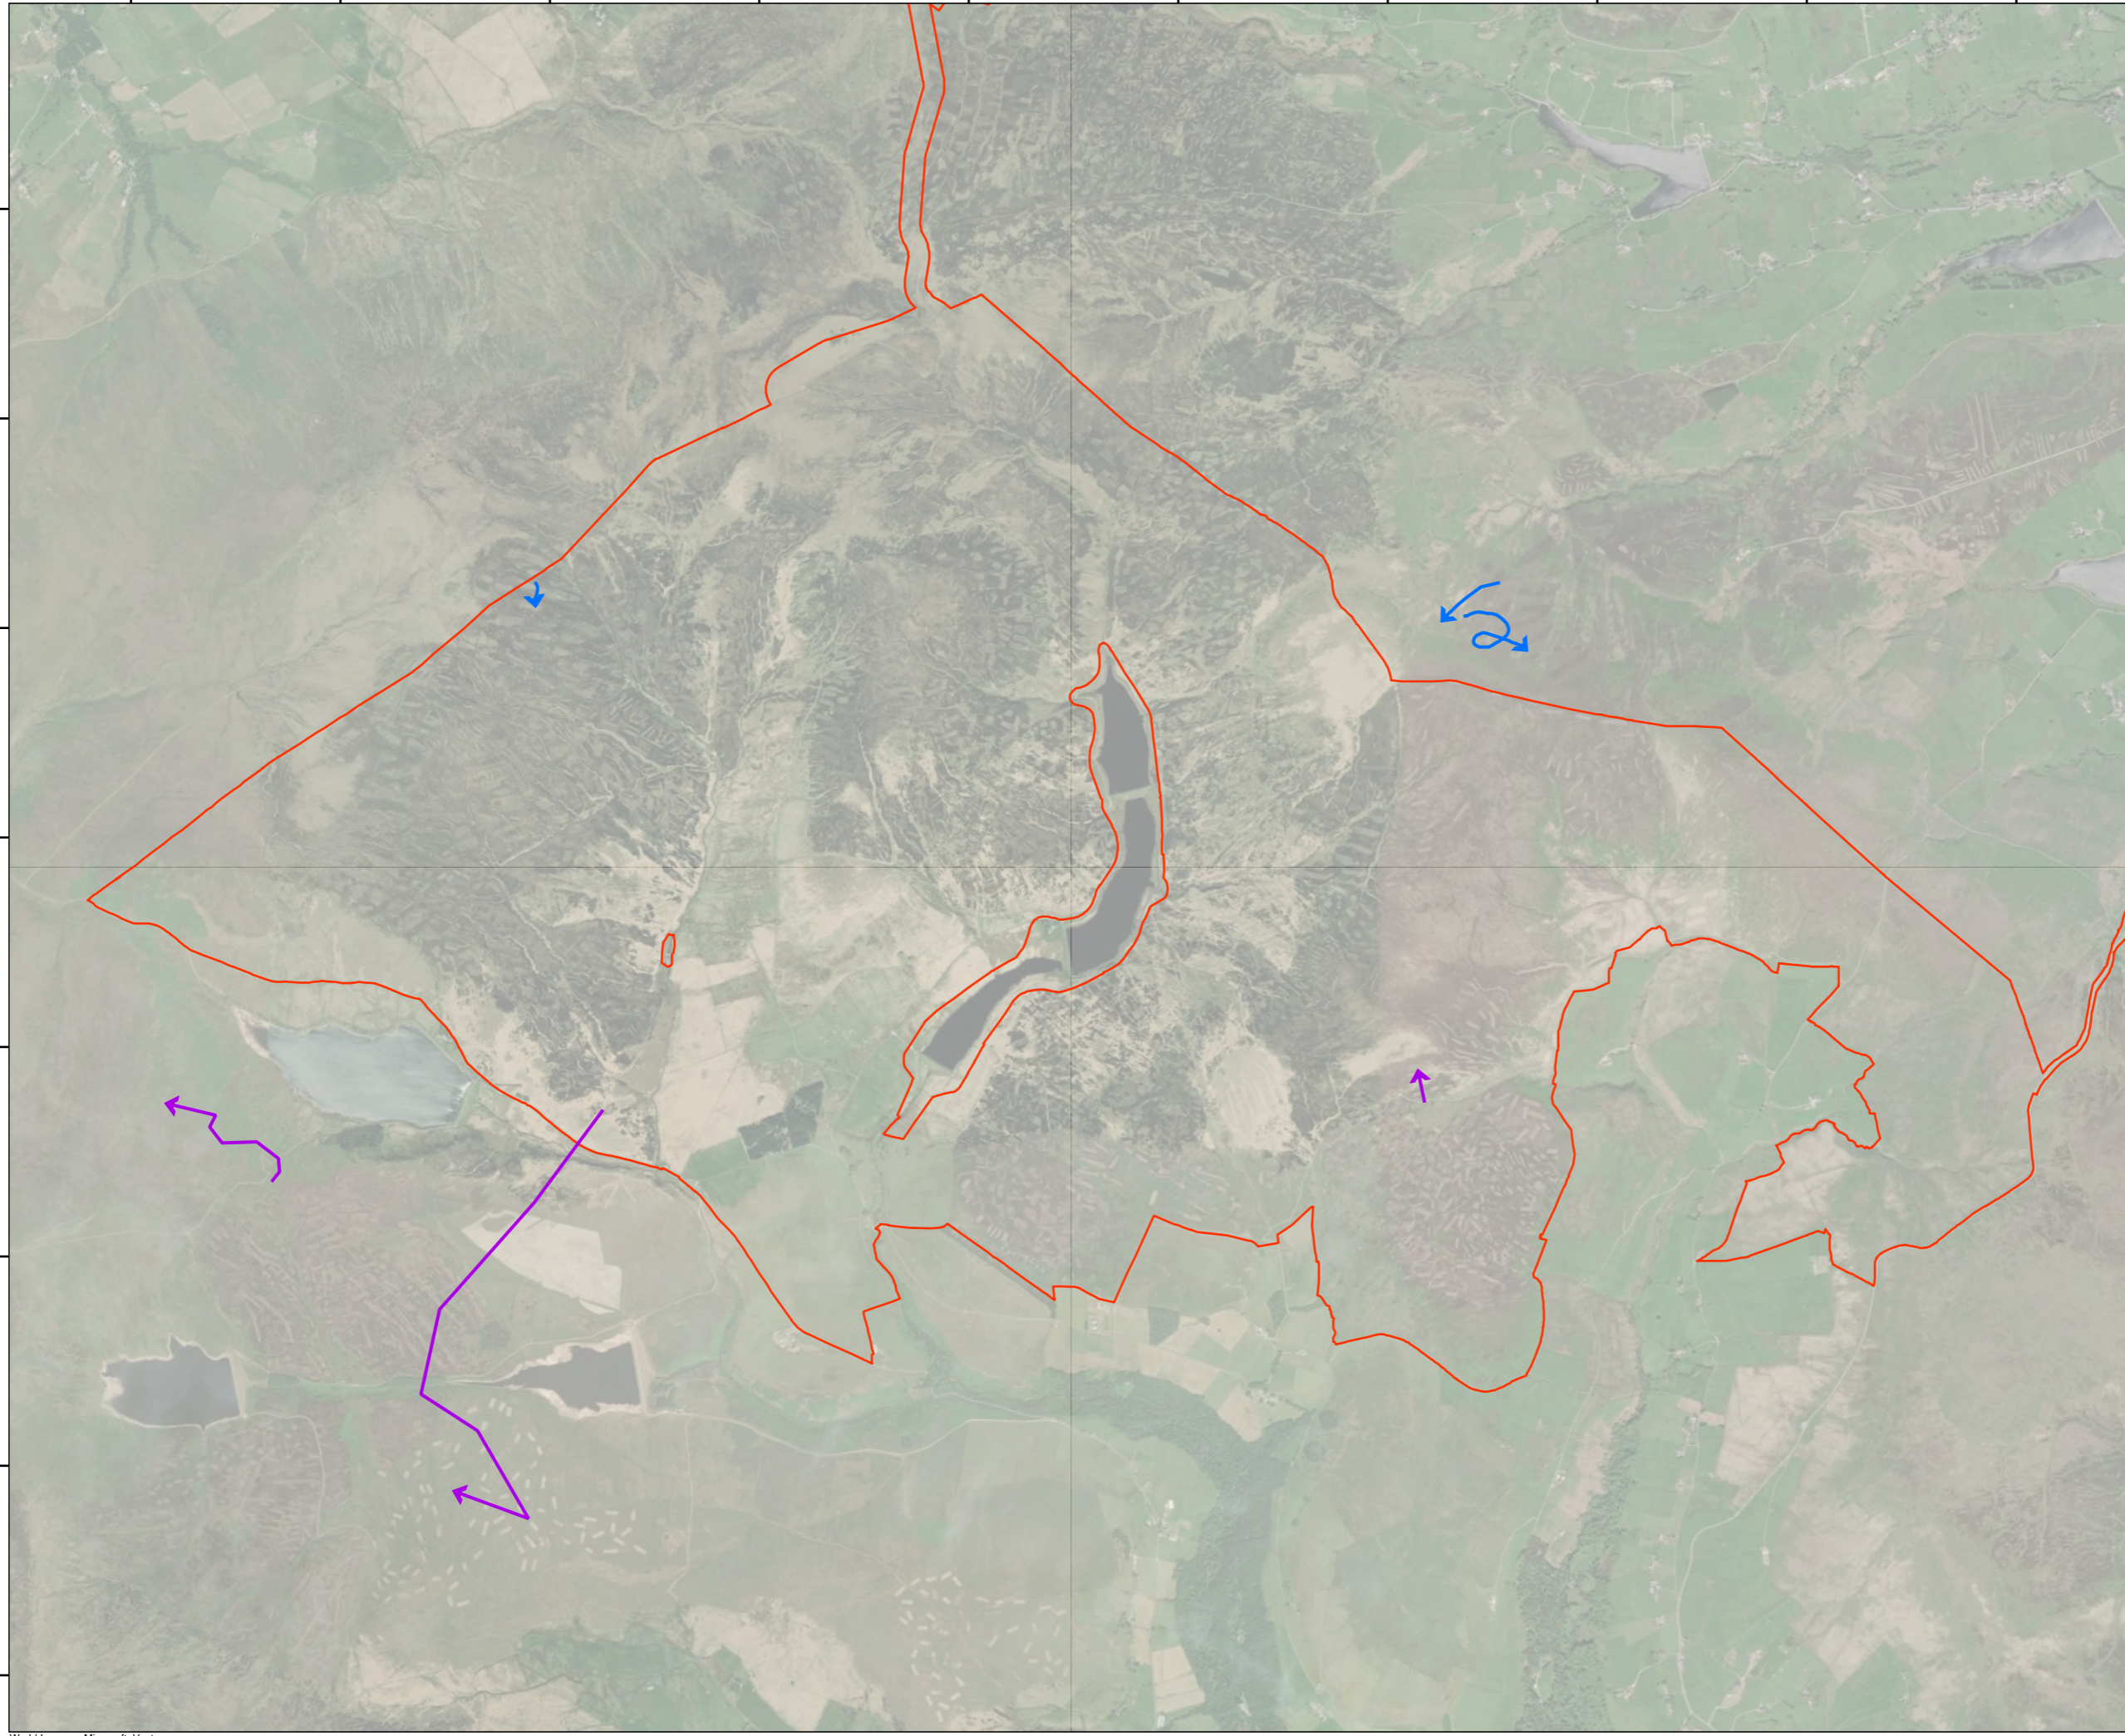

392000 393000 394000 395000 396000 397000 398000 399000 400000 401000

437000
436000
435000
434000
433000
432000
431000
430000

- Legend:**
- Site boundary
 - Year Flightline Recorded**
 - 2024
 - 2025

00	19/12/2025	2487562	TG	HD	TW
Rev	Date	Project Code	Drn	Chk	App

Calderdale Windfarm Ornithology

TITLE: Figure 38:
Flight Activity for Target Species
Hobby