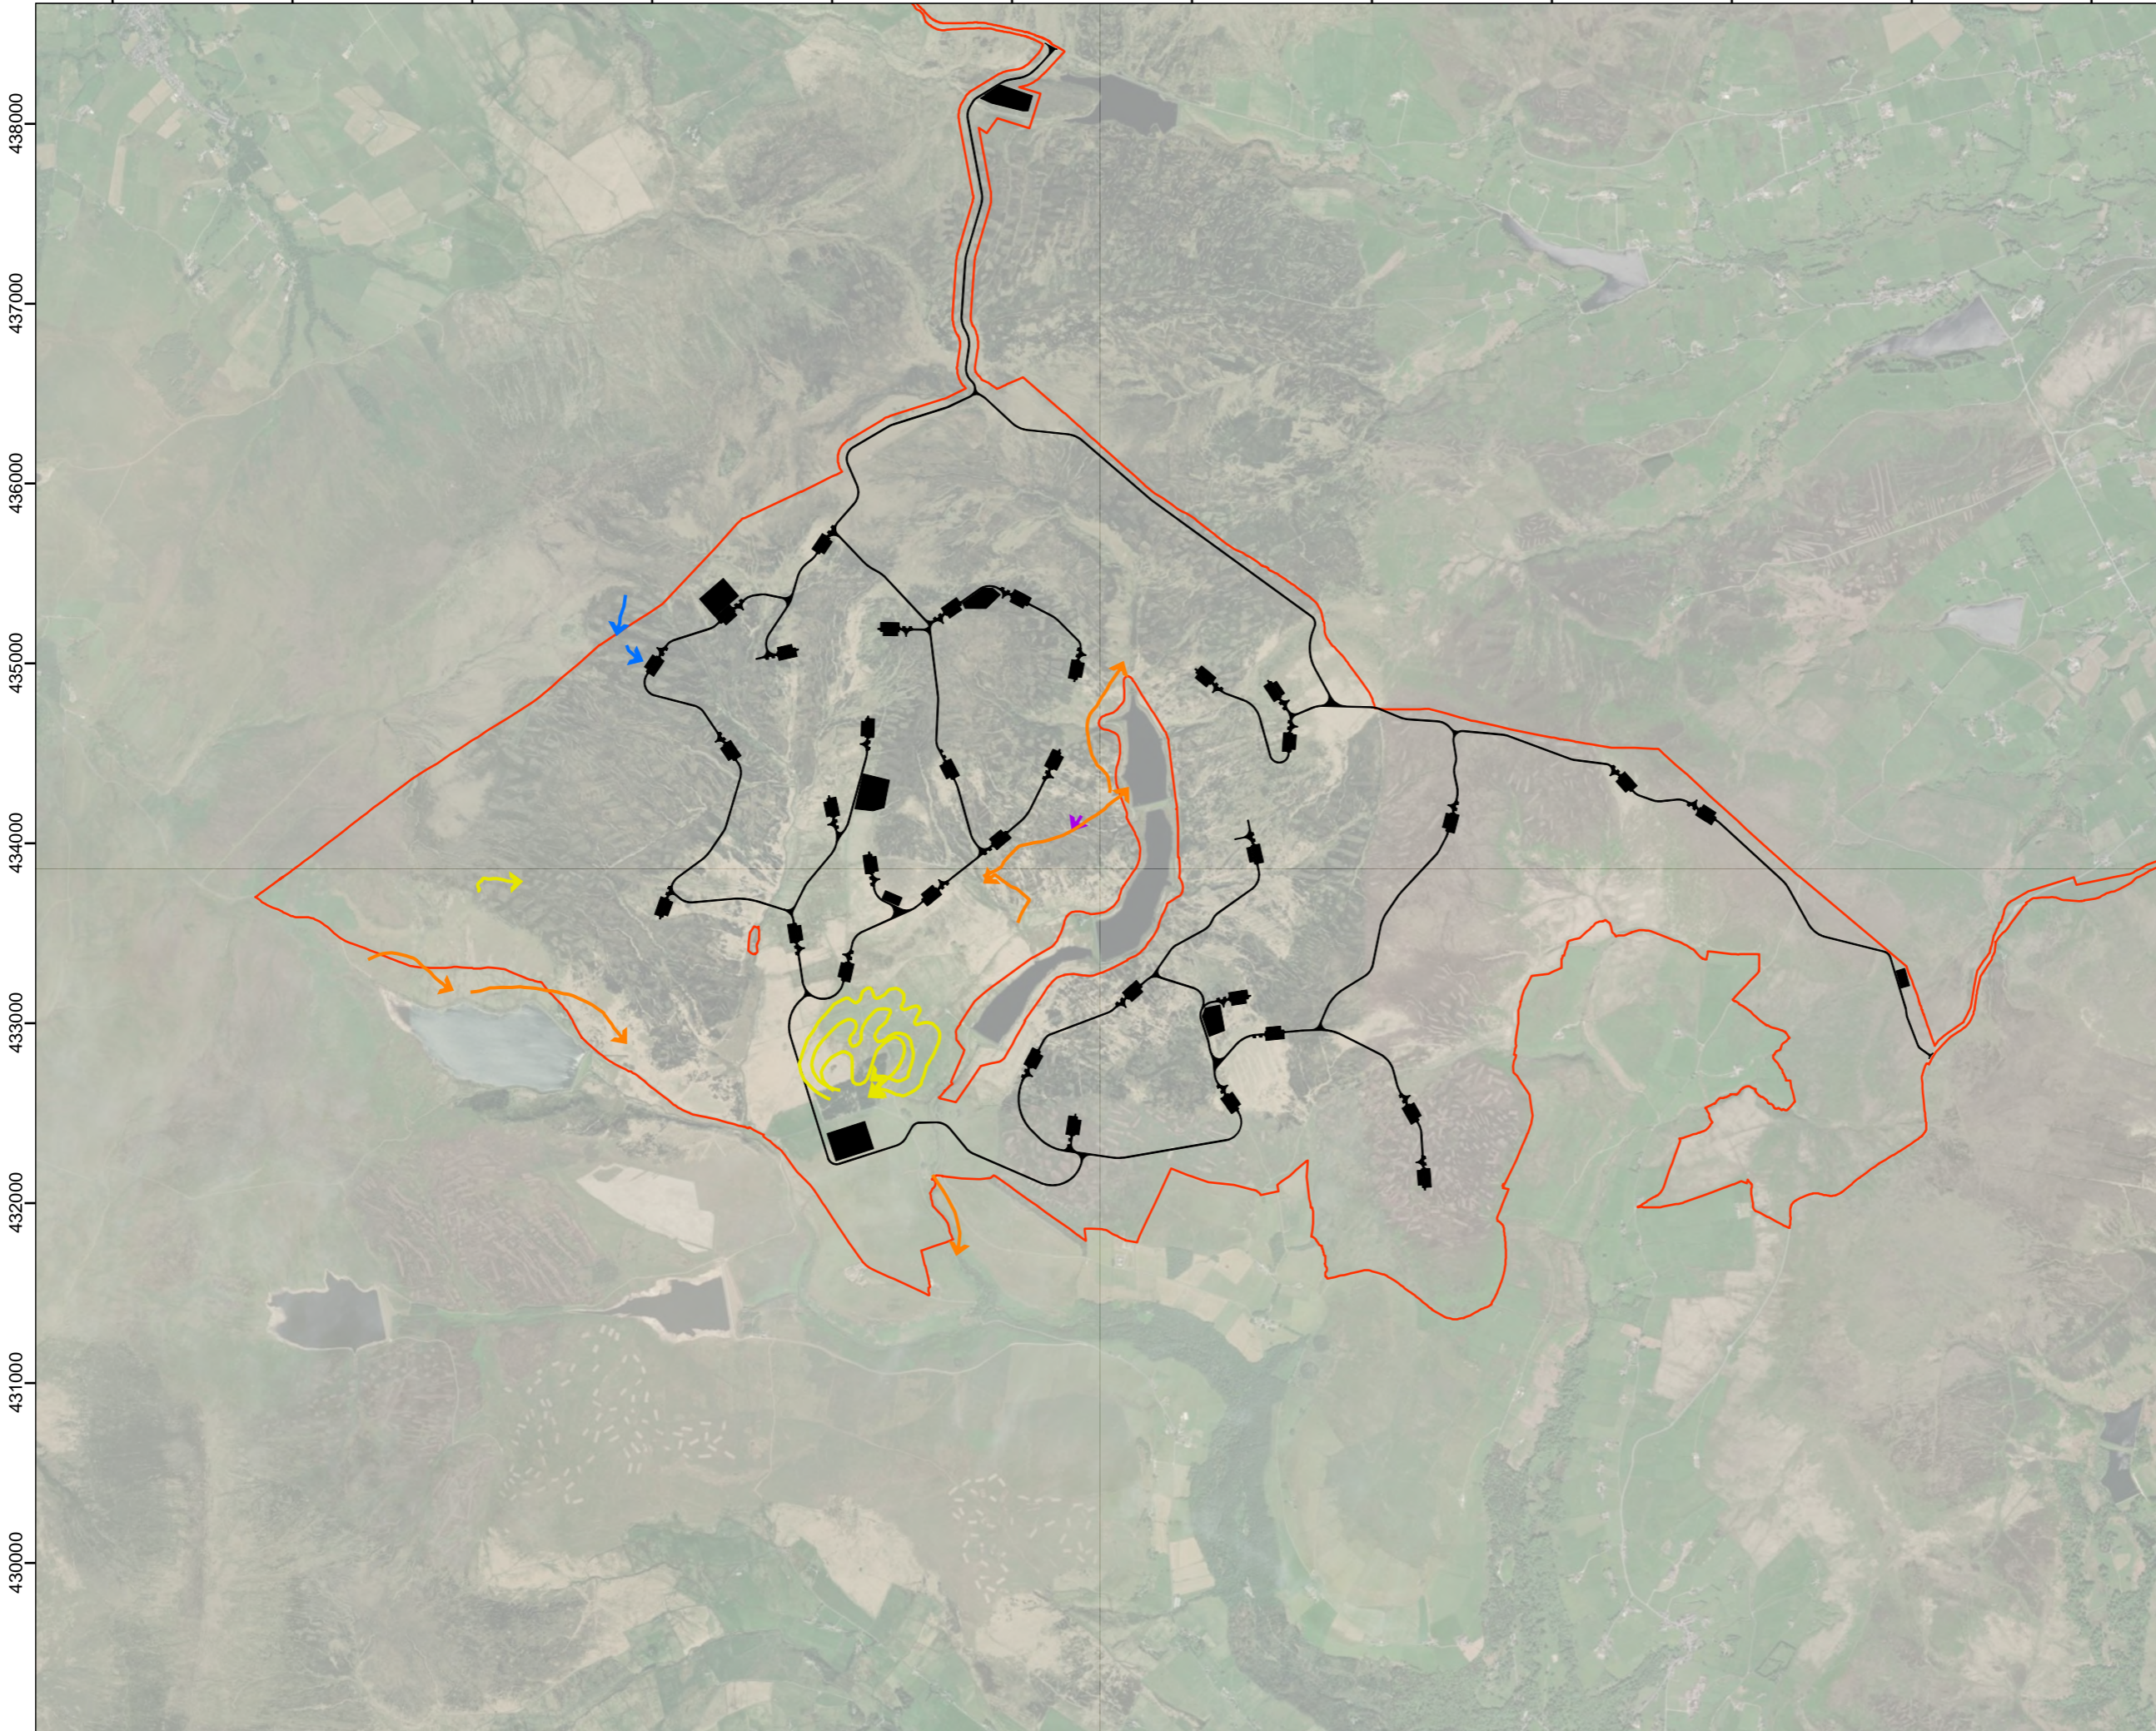

391000 392000 393000 394000 395000 396000 397000 398000 399000 400000 401000 402000

**Legend:**

- Site boundary
- Proposed development

**Year Flightline Recorded**

- 2022
- 2023
- 2024
- 2025

00	18/12/2025	2487562	TG	HD	TW
Rev	Date	Project Code	Drn	Chk	App

**Calderdale Windfarm Ornithology**

**RSK**  
**biocensus**  
EXPERTS IN ECOLOGY

TITLE: Figure 55:  
Flight Activity for Target Species  
Woodcock

0 250 500 750 1,000 1,250  
Metres  
SCALE: 1:35,000 @ A3

N  
W E  
S

REV 00